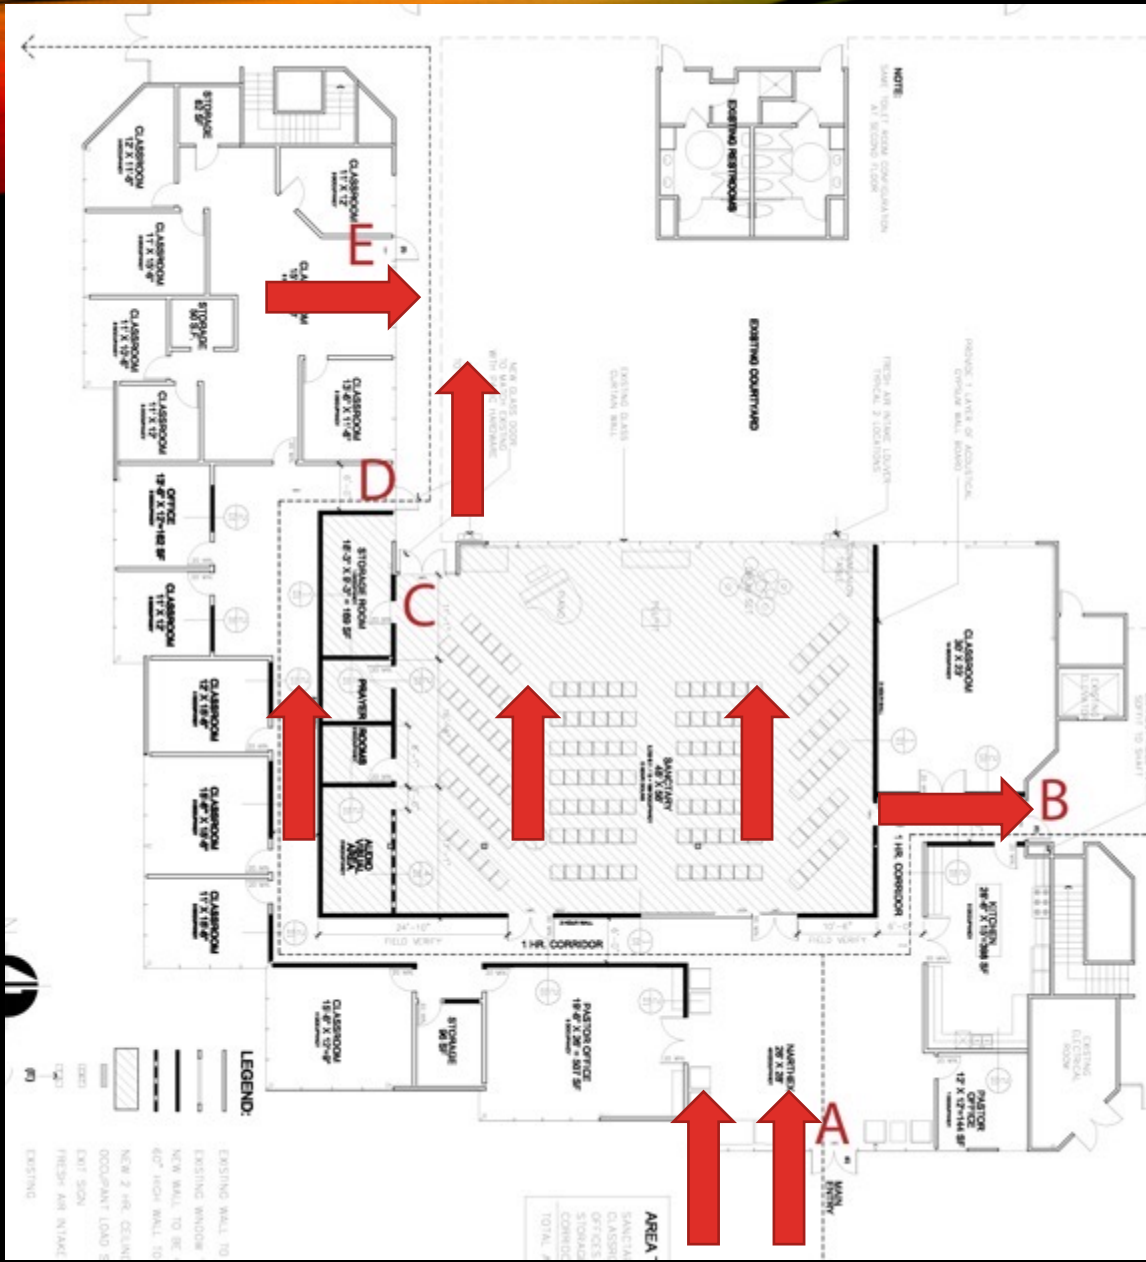

# THINGS TO DO BEFORE COMING IN PERSON

- Each household need to fill out the waiver form and return the signed copy in digital form to Tong at [tongtang878@yahoo.com](mailto:tongtang878@yahoo.com). You only need to do this one time
- Rest well and stay healthy
- If you are not feeling comfortable or have COVID-19 like symptoms, please stay home to rest and recover. You can also choose to attend our online worships. Instructions will be provided on our website at [www.gccsd.org](http://www.gccsd.org)

# THINGS TO DO FOR IN-PERSON WORSHIP

- Wear masks and keep social distance inside and outside of church facility
- Ushers will measure temperature at the entrance on voluntary basis
- Check in with ushers for attendance
- Watch for signs and instructions provided onsite:

# TRAFFIC FLOW